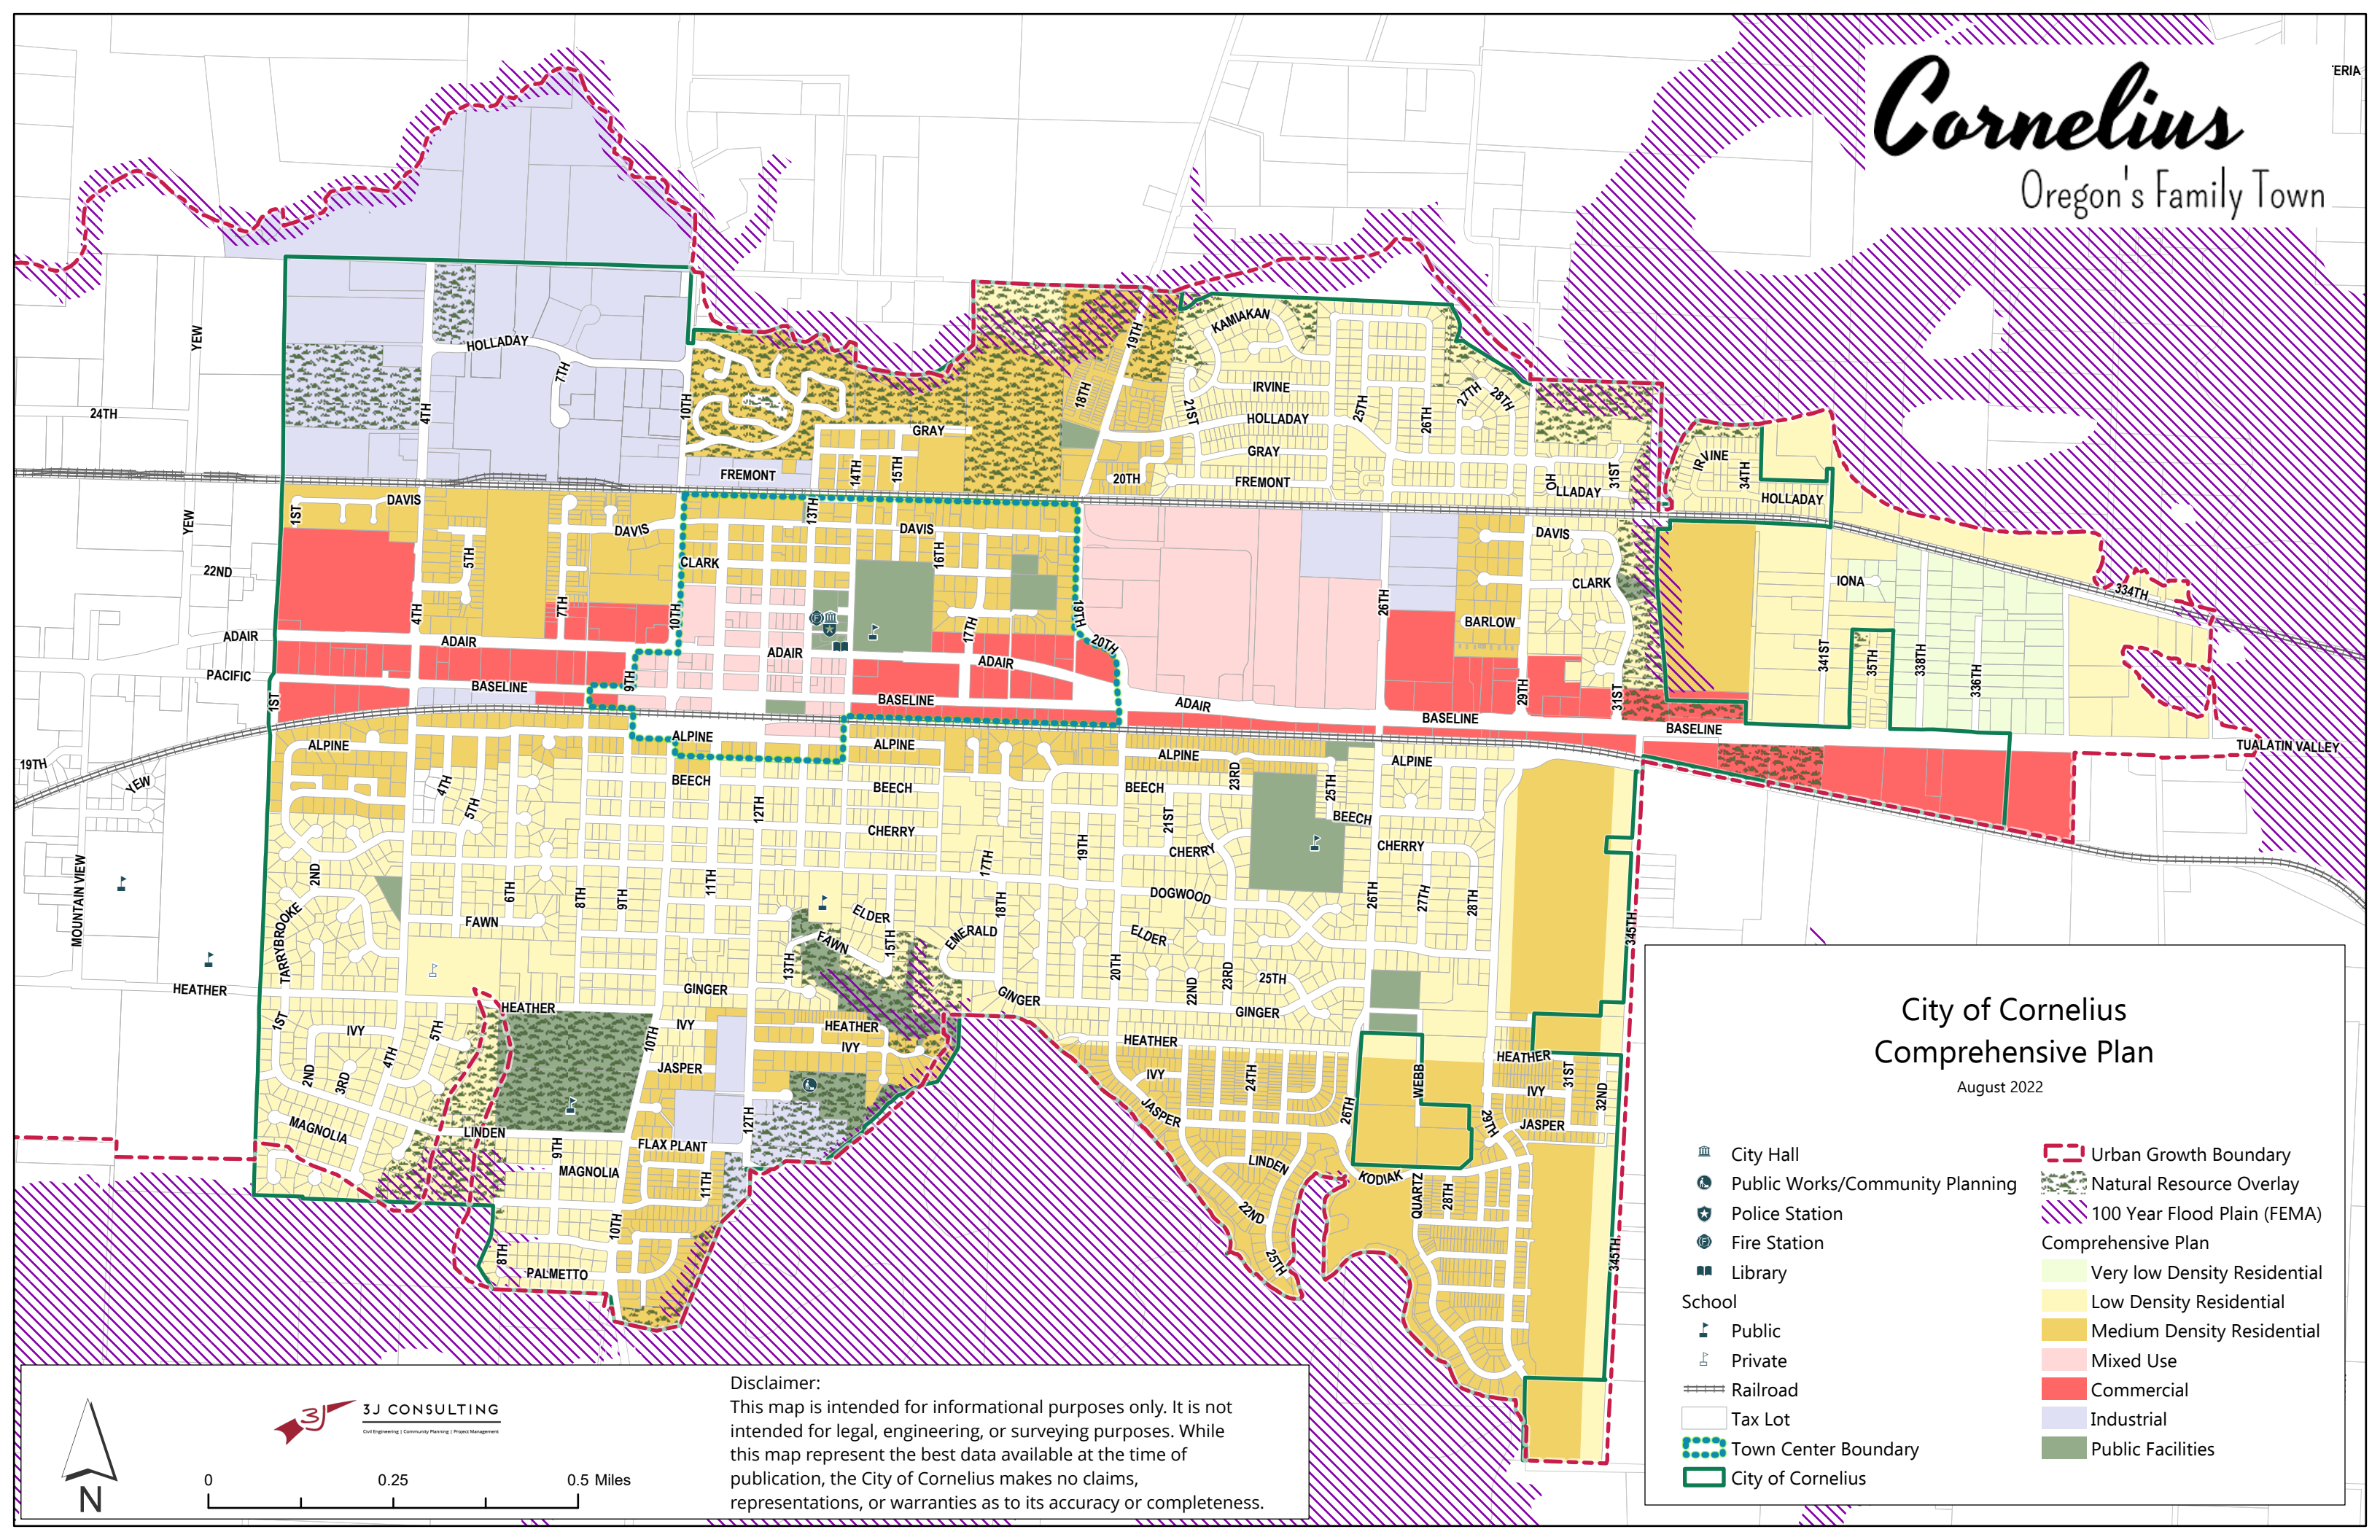

Cornelius

Oregon's Family Town

City of Cornelius Comprehensive Plan

August 2022

- City Hall
- Public Works/Community Planning
- Police Station
- Fire Station
- Library
- School**
- Public
- Private
- Railroad
- Tax Lot
- Town Center Boundary
- City of Cornelius
- Urban Growth Boundary
- Natural Resource Overlay
- 100 Year Flood Plain (FEMA)
- Comprehensive Plan**
- Very low Density Residential
- Low Density Residential
- Medium Density Residential
- Mixed Use
- Commercial
- Industrial
- Public Facilities

Disclaimer:
This map is intended for informational purposes only. It is not intended for legal, engineering, or surveying purposes. While this map represent the best data available at the time of publication, the City of Cornelius makes no claims, representations, or warranties as to its accuracy or completeness.

0 0.25 0.5 Miles