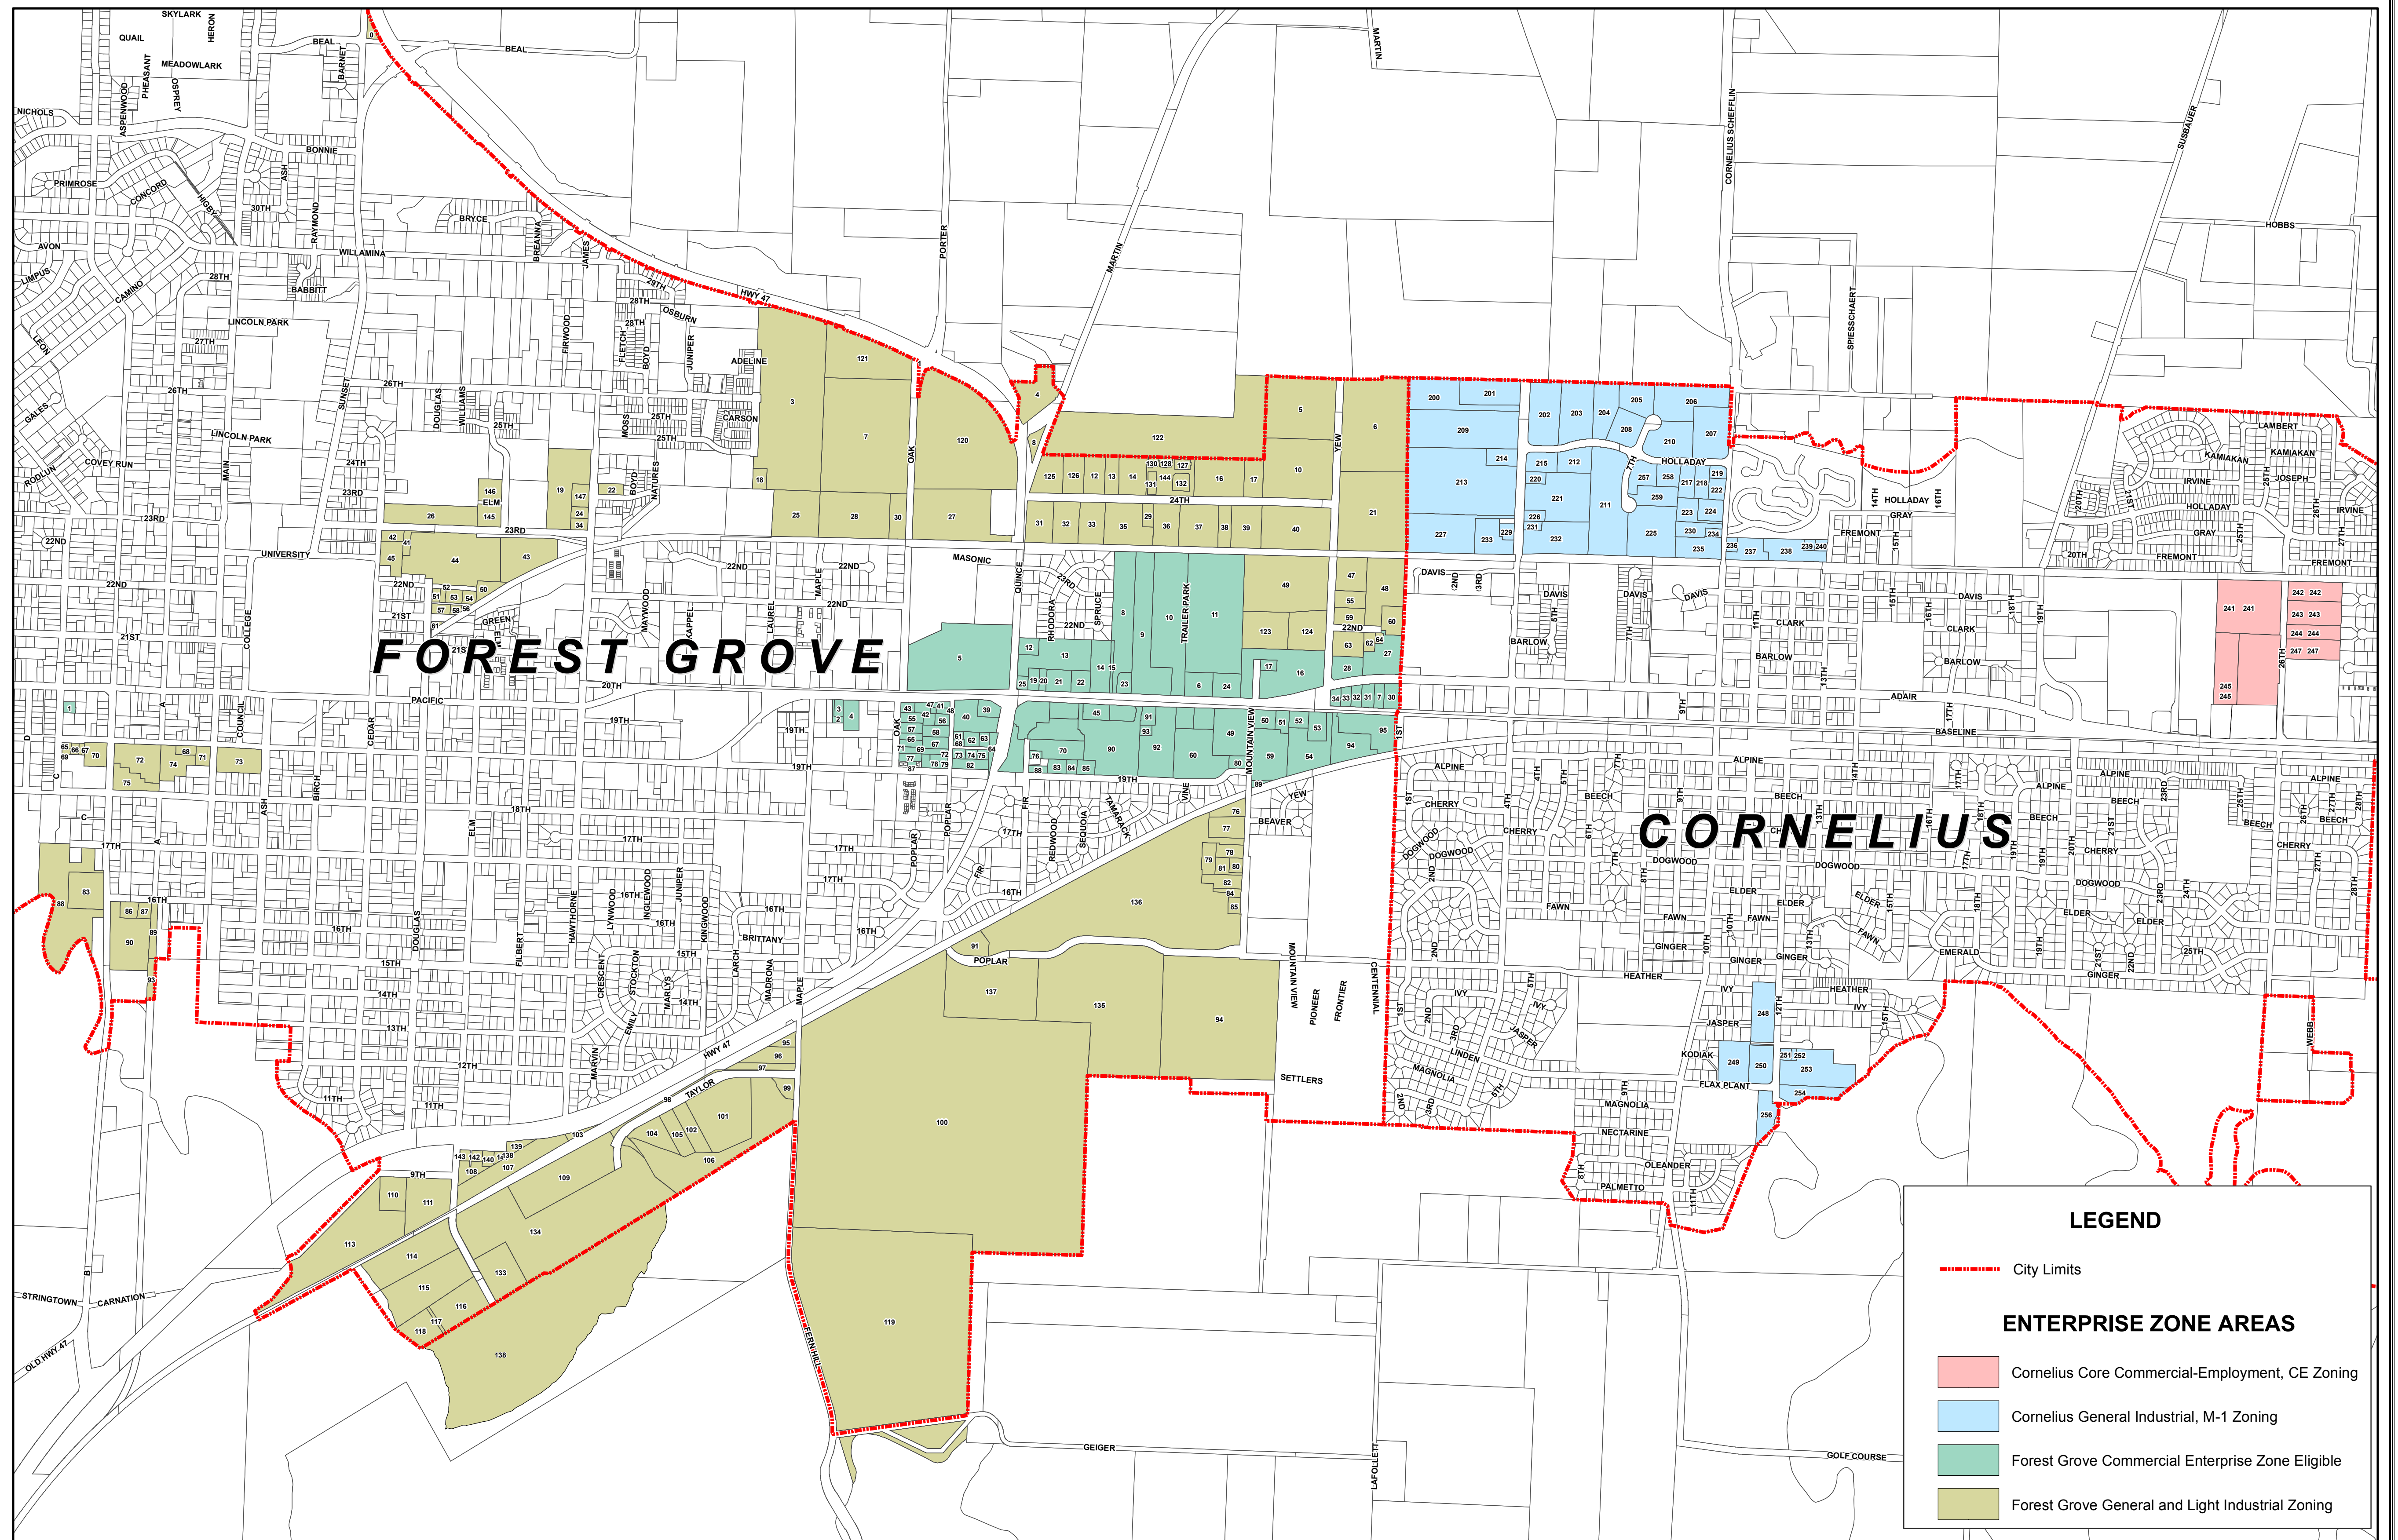

FOREST GROVE - CORNELIUS 2017 ENTERPRISE ZONE

FOREST GROVE

CORNELIUS

LEGEND

- City Limits

ENTERPRISE ZONE AREAS

- Cornelius Core Commercial-Employment, CE Zoning
- Cornelius General Industrial, M-1 Zoning
- Forest Grove Commercial Enterprise Zone Eligible
- Forest Grove General and Light Industrial Zoning

FOREST GROVE - CORNELIUS 2017 ENTERPRISE ZONE MAP